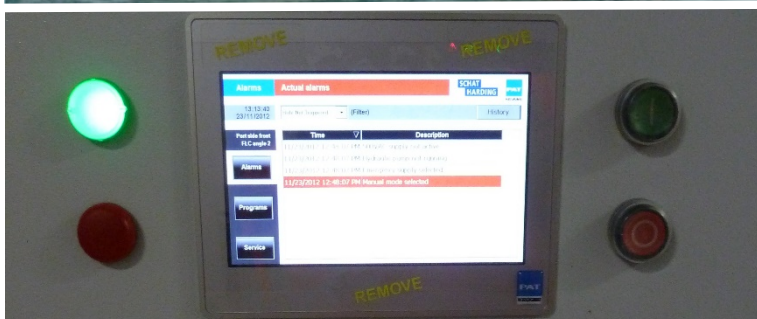

Automatic hoist and length control system

Pilot boats
Automatic system for
embarkation and
disembarkation

HEAVY INDUSTRY | RAIL | MOBILE CRANES | CONSTRUCTION AND INFRA | PORTS AND SHIPYARDS | LEGACY SYSTEMS | OFFSHORE AND DREDGING | SHIPPING AND FISHERY