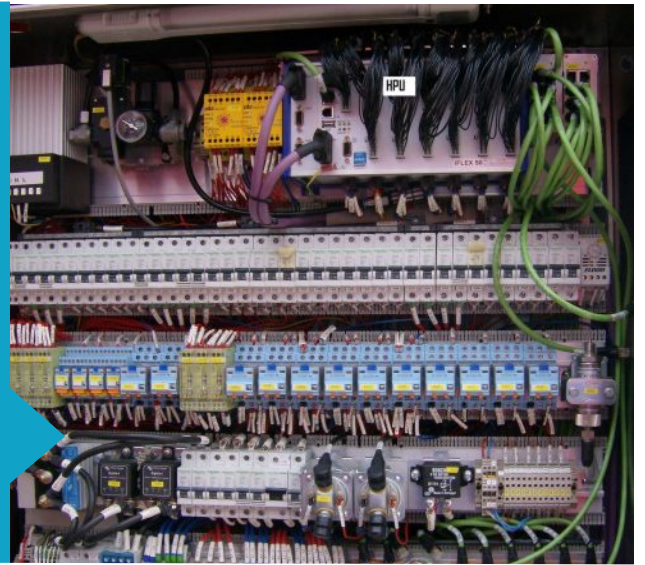

Mammoet PTC cranes

Mammoet

3600 Ton PTC crane

Safety system
Control system
All sensors
HMI

HEAVY INDUSTRY | RAIL | MOBILE CRANES | CONSTRUCTION AND INFRA | PORTS AND SHIPYARDS | LEGACY SYSTEMS | OFFSHORE AND DREDGING | SHIPPING AND FISHERY