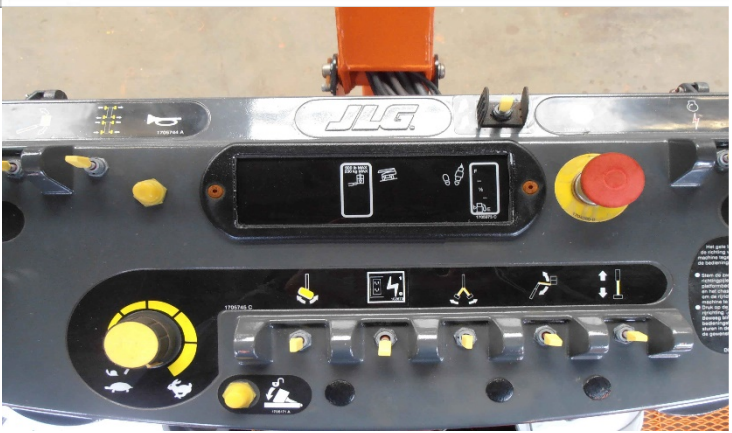

# Rival start & stop system

Rival man lifts  
Automatic start/stop system  
System engineering

HEAVY INDUSTRY | RAIL | MOBILE CRANES | CONSTRUCTION AND INFRA | PORTS AND SHIPYARDS | LEGACY SYSTEMS | OFFSHORE AND DREDGING | SHIPPING AND FISHERY